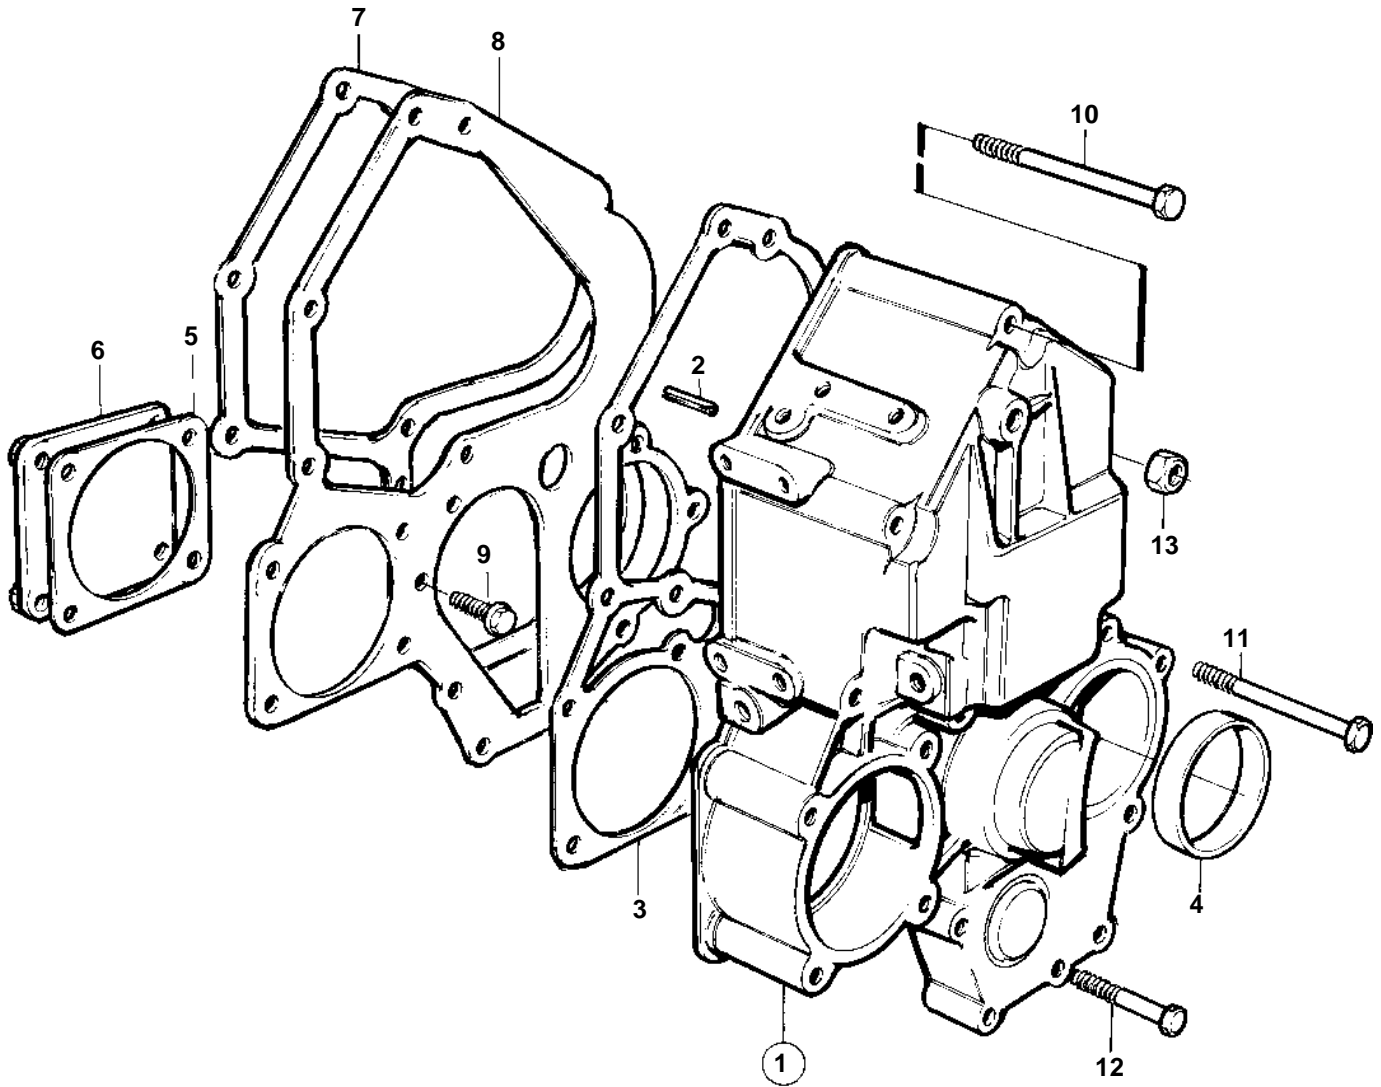

MD2040B, MD2040C, MD2040D

15035

MD2040B, MD2040C, MD2040D

REF	PART NO.	QTY	DESCRIPTION	NOTES
1	3580584	1	Timing gear casing	
2		1	• Spring pin	
3	3583710	1	Gasket	(3580585)
4	3580586	1	Sealing ring	
5	3580378	1	Gasket	
6	3580377	1	Cover	
7	3583707	1	Gasket	(3580572)
8		1	Front plate	
9	967949	3	Screw	
10	861899	2	Flange screw	
11	965178	5	Flange screw	(3580054)
12	3580371	6	Screw	
13	945407	4	Flange nut	